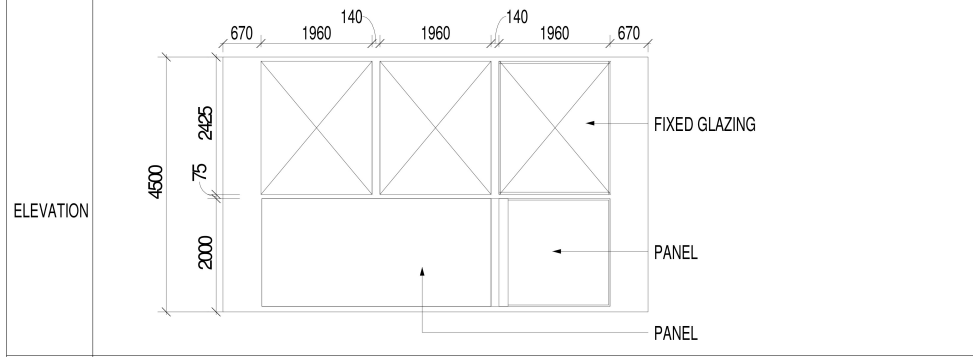

QUANTITY	8
SILL HEIGHT	VEIW SCHEDULE FOR DETAILS
COMMENT	PANEL SYSTEM ASSEMBLY

TYPE	WT07
------	------

QUANTITY	4
SILL HEIGHT	VEIW SCHEDULE FOR DETAILS
COMMENT	TOP WINDOW PANEL SYSTEM

TYPE	WT08
------	------

QUANTITY	2
SILL HEIGHT	900mm
COMMENT	SLIDING WINDOW