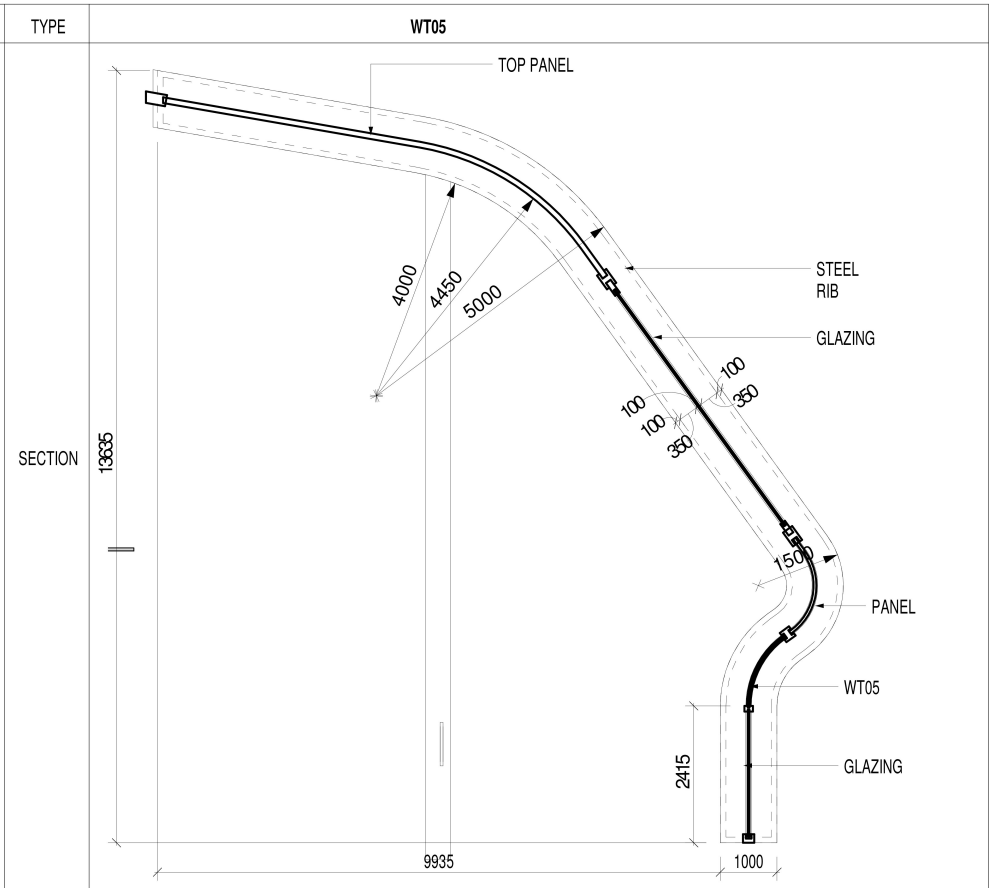

QUANTITY	8
SILL HEIGHT	VEIW SCHEDULE FOR DETAILS
COMMENT	PANEL SYSTEM ASSEMBLY

TYPE	WT07
------	------

QUANTITY	4
SILL HEIGHT	VEIW SCHEDULE FOR DETAILS
COMMENT	TOP WINDOW PANEL SYSTEM

TYPE	WT08
------	------

QUANTITY	2
SILL HEIGHT	900mm
COMMENT	SLIDING WINDOW