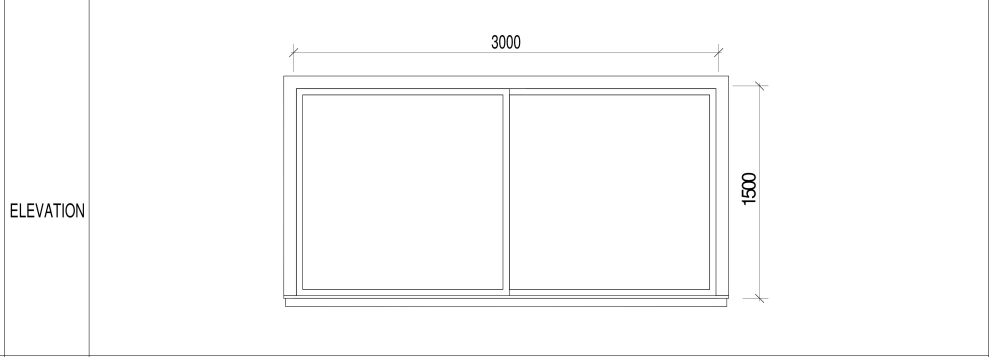

QUANTITY	8
SILL HEIGHT	VEIW SCHEDULE FOR DETAILS
COMMENT	PANEL SYSTEM ASSEMBLY

TYPE	WT07
------	------

QUANTITY	4
SILL HEIGHT	VEIW SCHEDULE FOR DETAILS
COMMENT	TOP WINDOW PANEL SYSTEM

TYPE	WT08
------	------

QUANTITY	2
SILL HEIGHT	900mm
COMMENT	SLIDING WINDOW